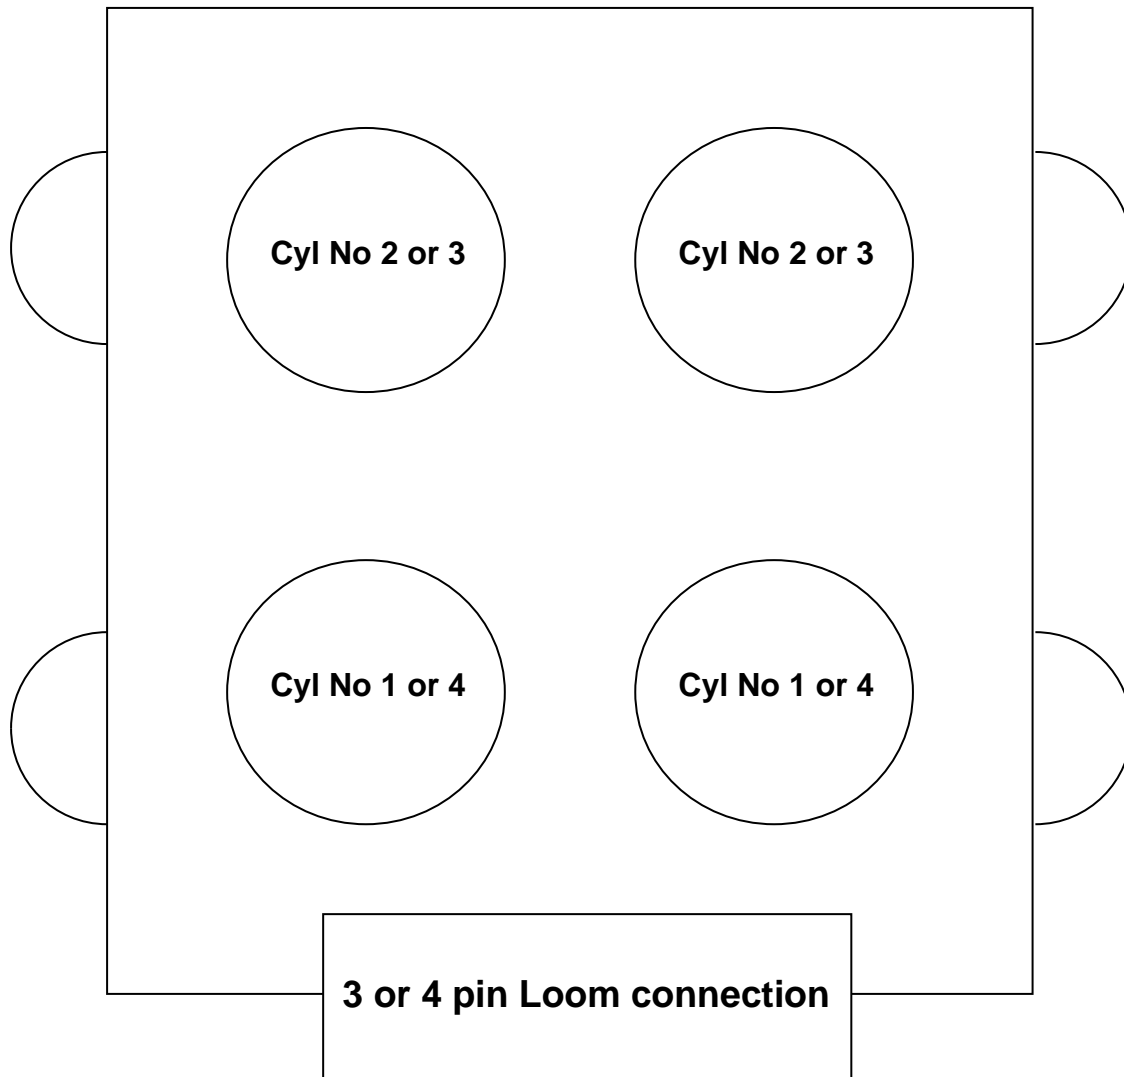

Coil Connection for HT Leads For use with Sagem/Valeo/Bosch/Siemans/Lucas coils

These coil packs, when used with the MBE ECU, use a wasted spark system. Both cylinders spark at the same time. That is why you can install 1 & 4 on either post & the same for 2 & 3.