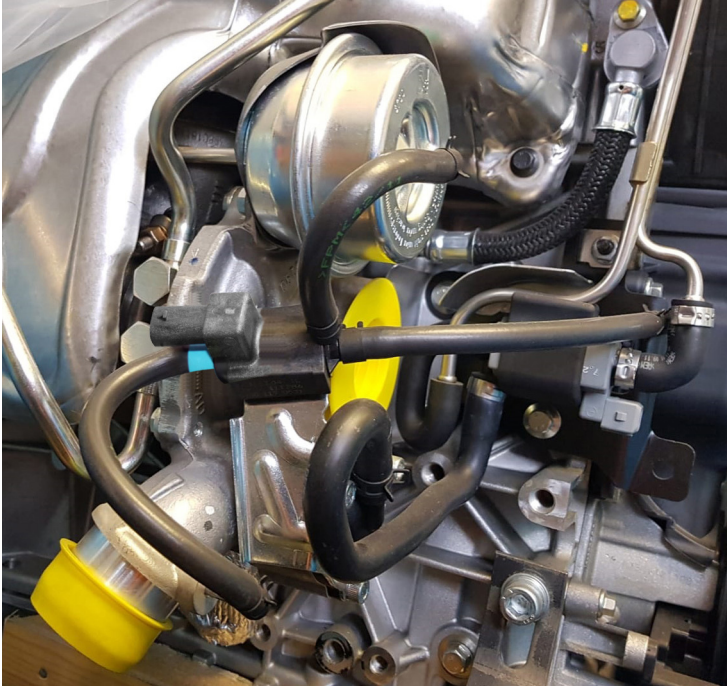

BOOST-CONTROL-02 Boost control (Amal) Value Instructions

Please be aware that Technical Support involving our Technicians is chargeable

SBD Motorsport Ltd
Unit 15, Red Lion Business Park, Red Lion Road, Surbiton, Surrey. KT6 7QD
Tel: 020 8391 0121
Website: www.sbdmotorsport.co.uk