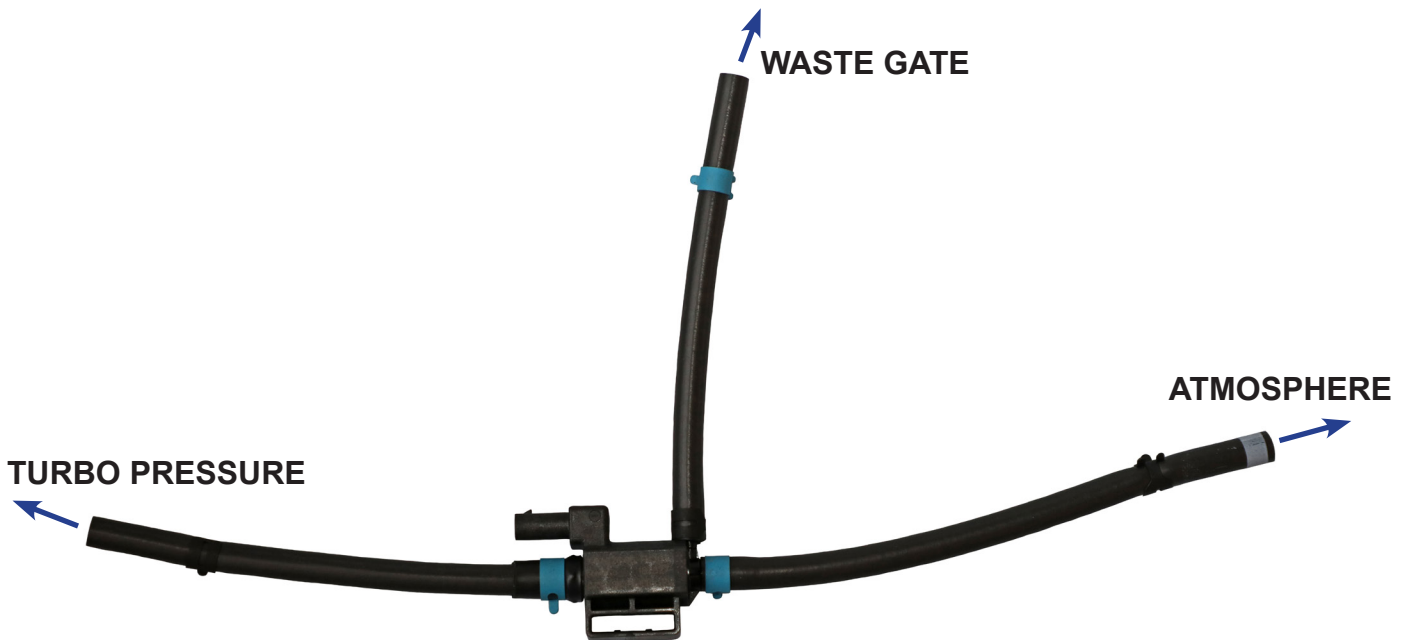

BOOST-CONTROL-02 Boost control (Amal) Value Instructions

Please be aware that Technical Support involving our Technicians is chargeable

SBD Motorsport Ltd
Unit 15, Red Lion Business Park, Red Lion Road, Surbiton, Surrey. KT6 7QD
Tel: 020 8391 0121
Website: www.sbdmotorsport.co.uk